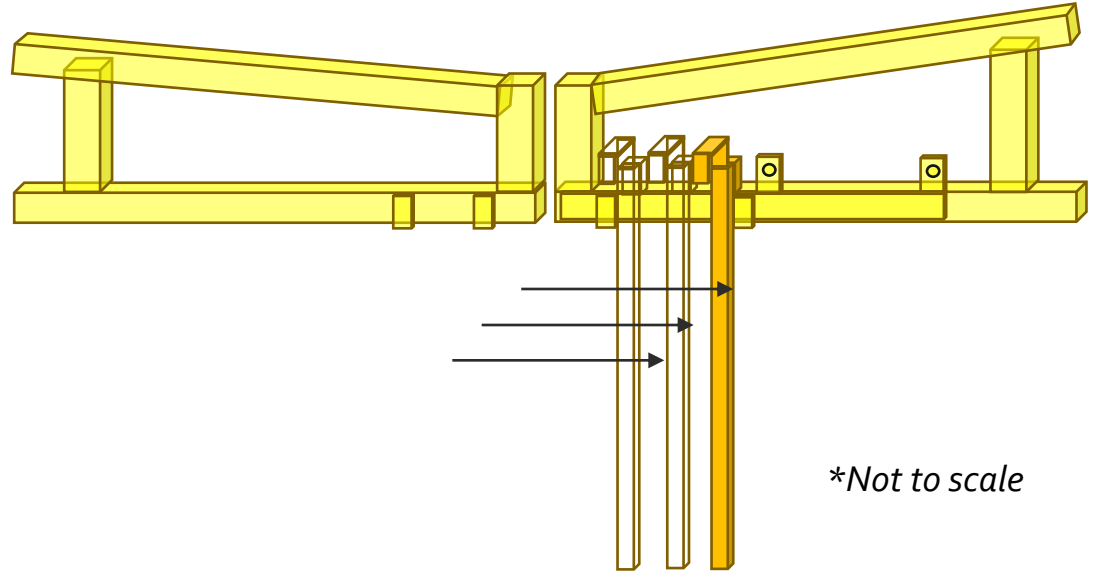

SB23 HEIGHT RESTRICTOR

EXTENSION ARM

Closed Latch

Open Latch

Removable extension bar hooks onto current sliding latch handle, creating easy movement for any user when opening or closing barrier.

There is also a hook on the extension arm which enables the extension to be hung from the gate lugs when not in use, ready and available for the next user.

**Not to scale*