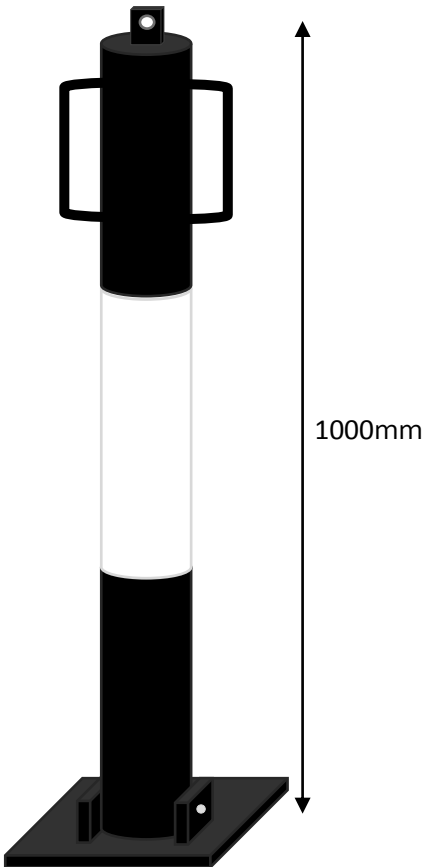

SB.24 HINGED PADLOCK POST

The SB.24 HP has a padlock facility at the top of the post (Padlock not supplied) complete with handles for easy operation.

Primarily designed to discourage shop-window ram-raiders. It is also used to cordon off pedestrianised areas at shopping centres, etc., or anywhere that requires access to be gained as well as providing a secure solution.

POST: 88.9mm o/d x 3mm thick x 1000mm long.

White Vinyl Stripe.

BASE: 230mm x 230mm x 3mm thick.

Requires four bolts for fixing.