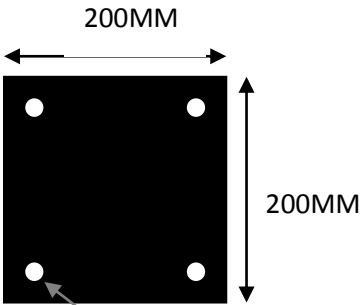

SB.24 SURFACE MOUNTED

90 X 1000MM BOLT DOWN

POST: 88.9mm o/d x 3mm thick
White Vinyl Stripe.