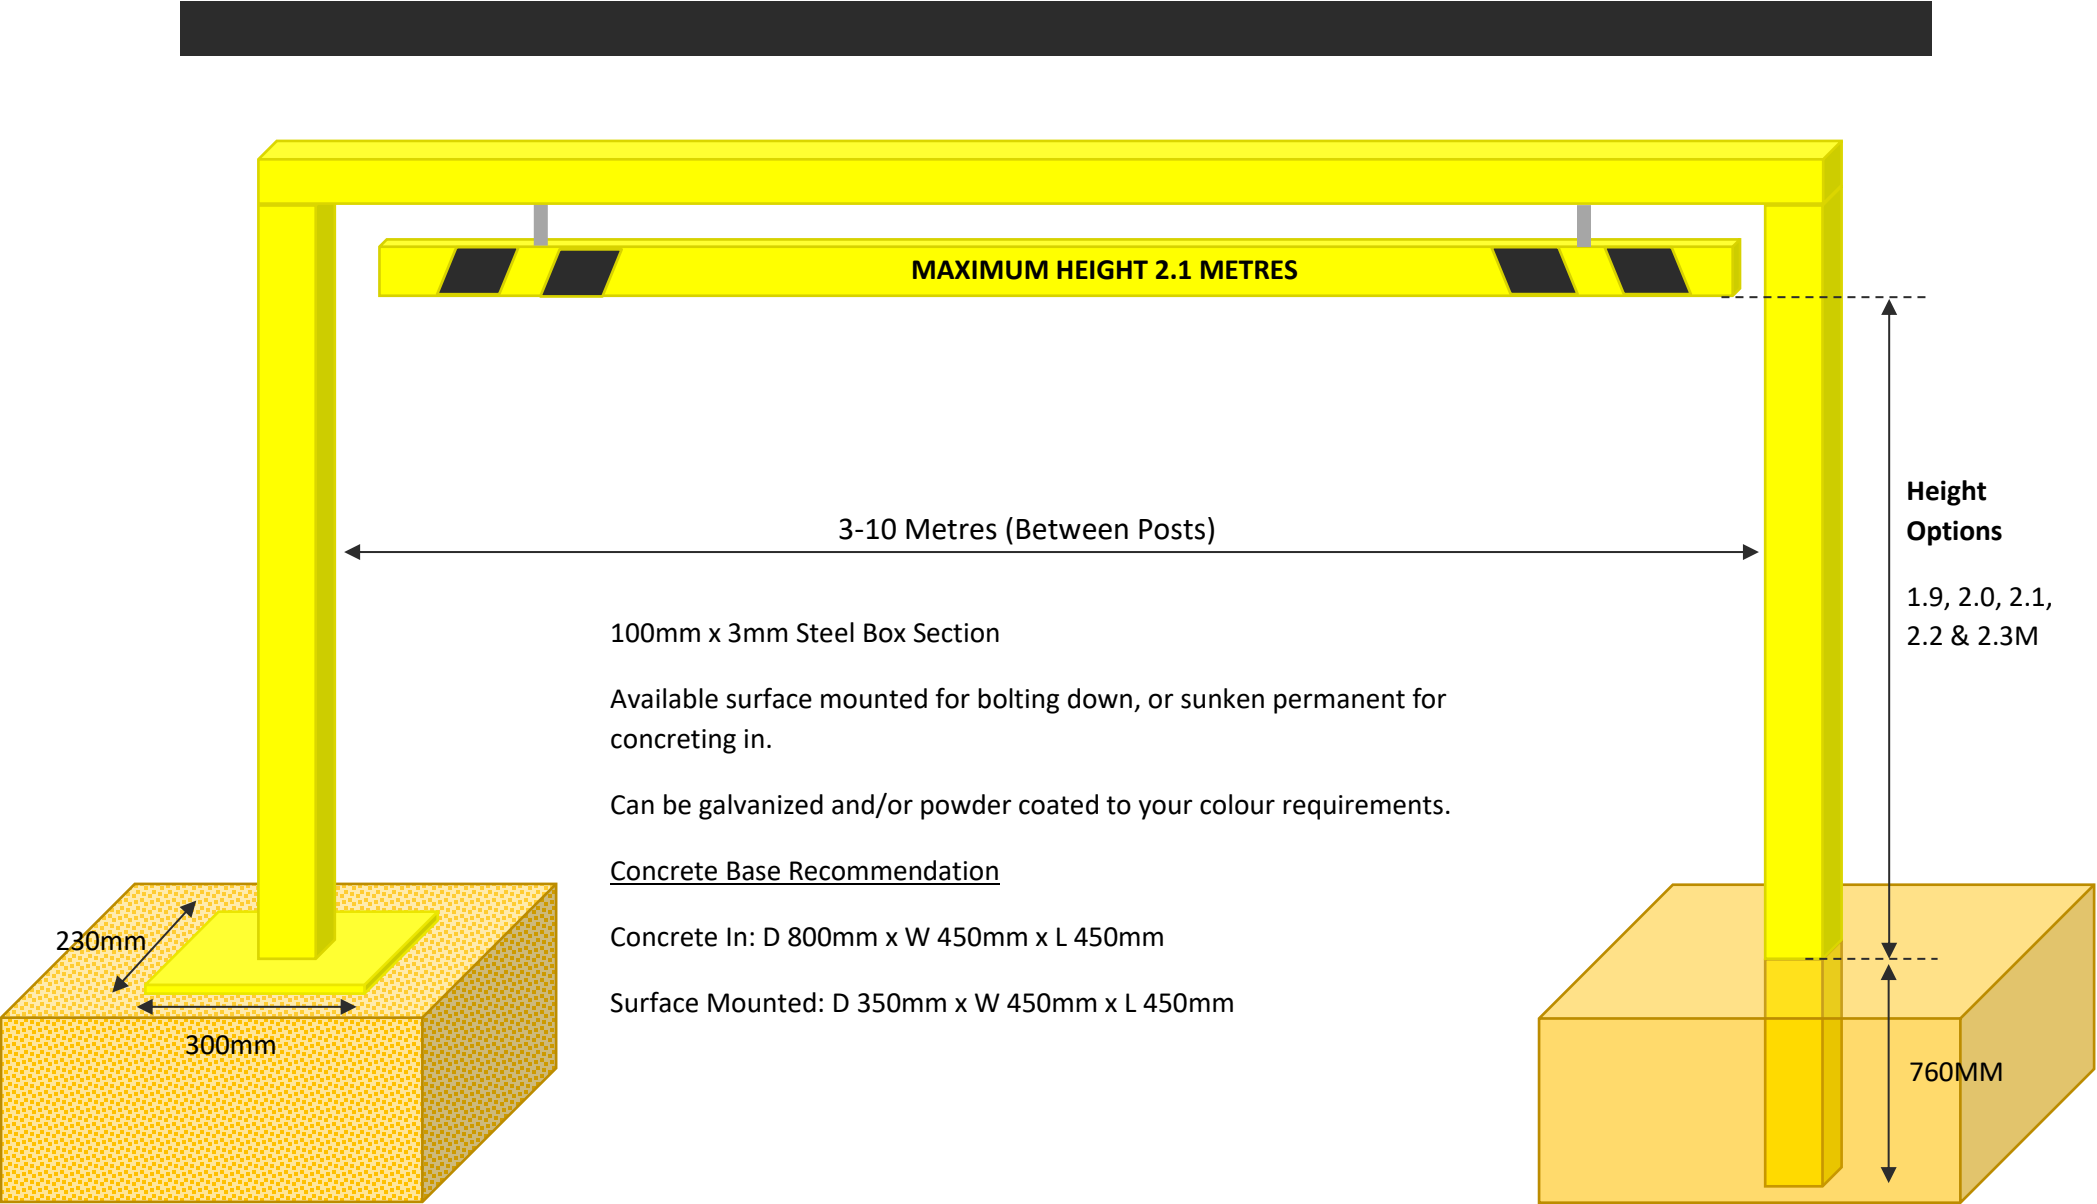

SB23 FIXED HEIGHT RESTRICTOR

This is a bespoke product, I agree the sizes are correct and it is 100% chargeable.

*Not to scale

Signature Date.....