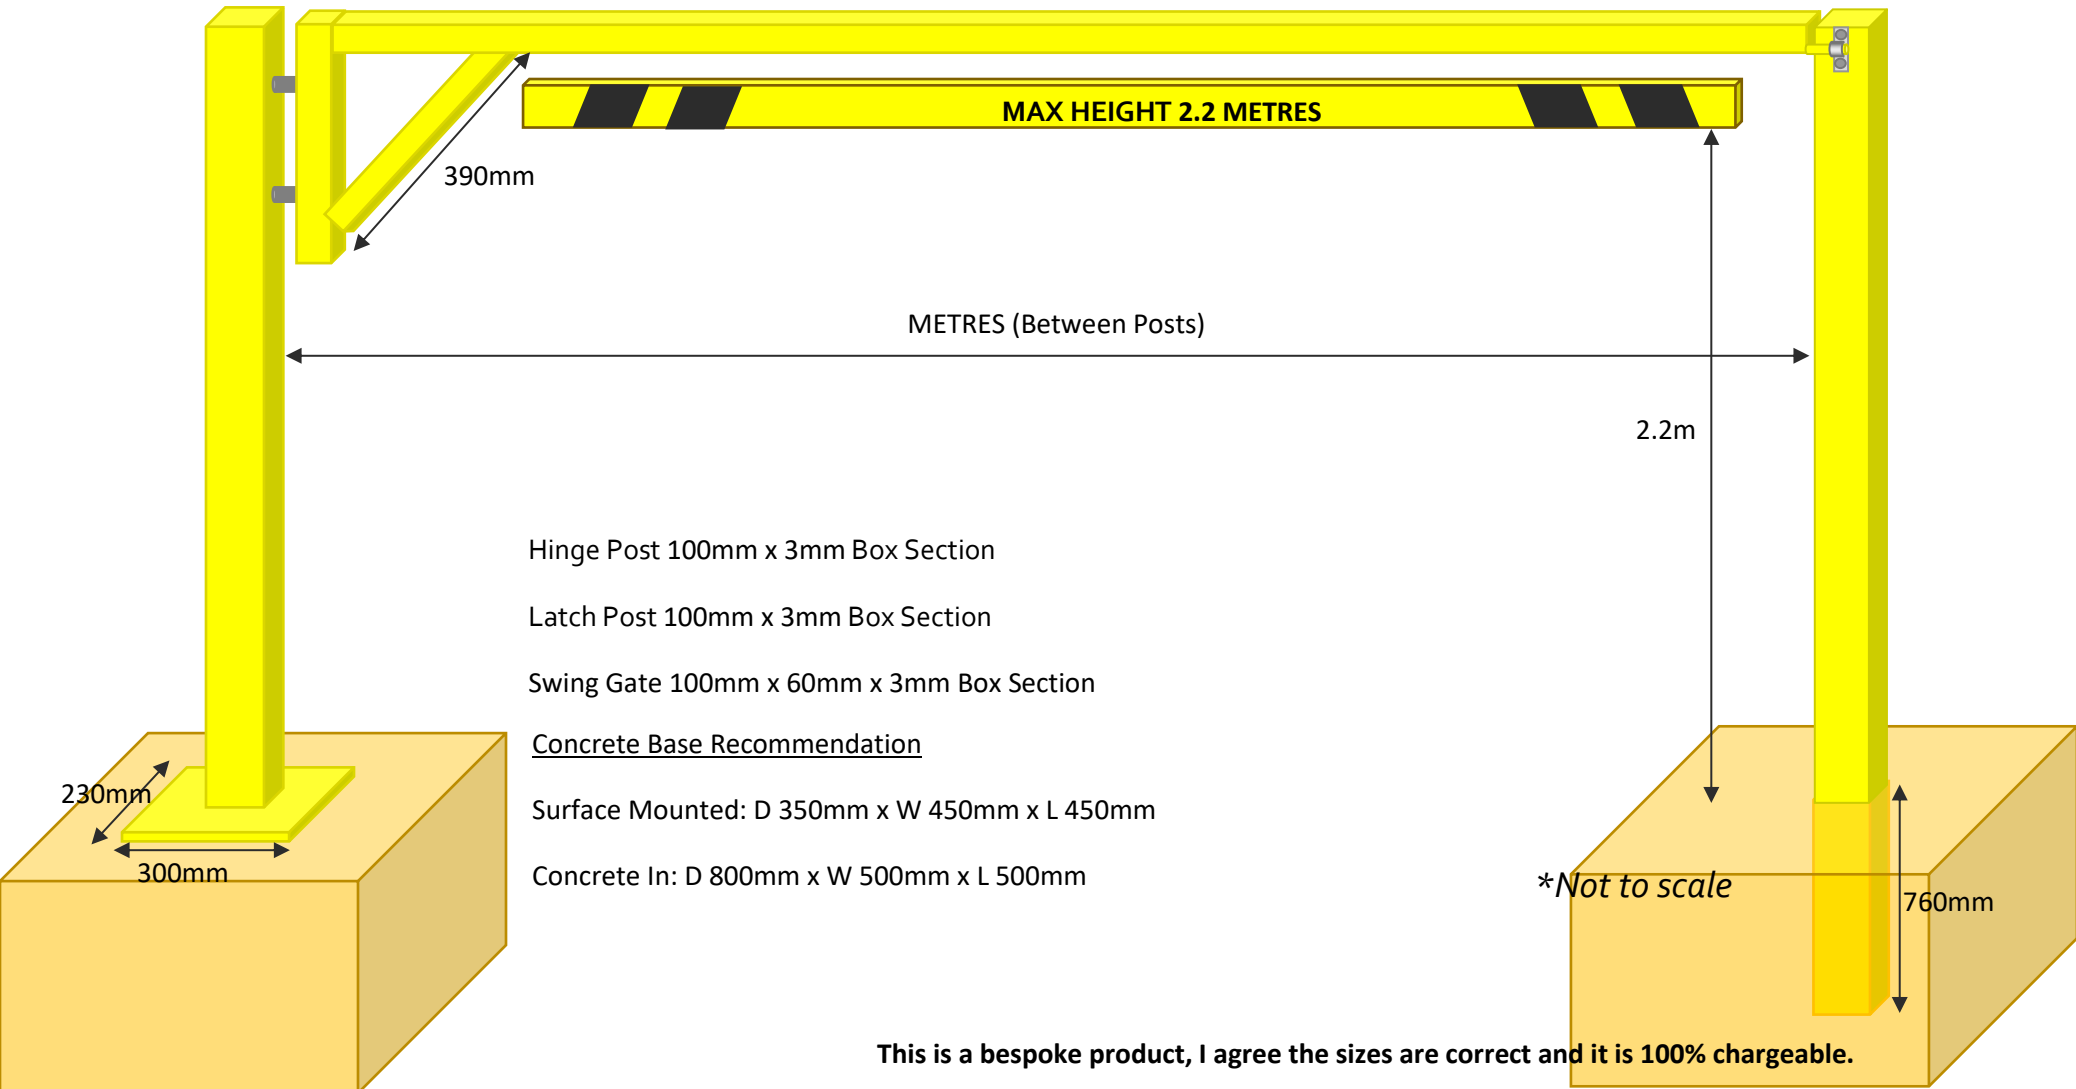

# SB23E SINGLE LEAF HEIGHT RESTRICTOR

This is a bespoke product, I agree the sizes are correct and it is 100% chargeable.

Signature ..... Date.....