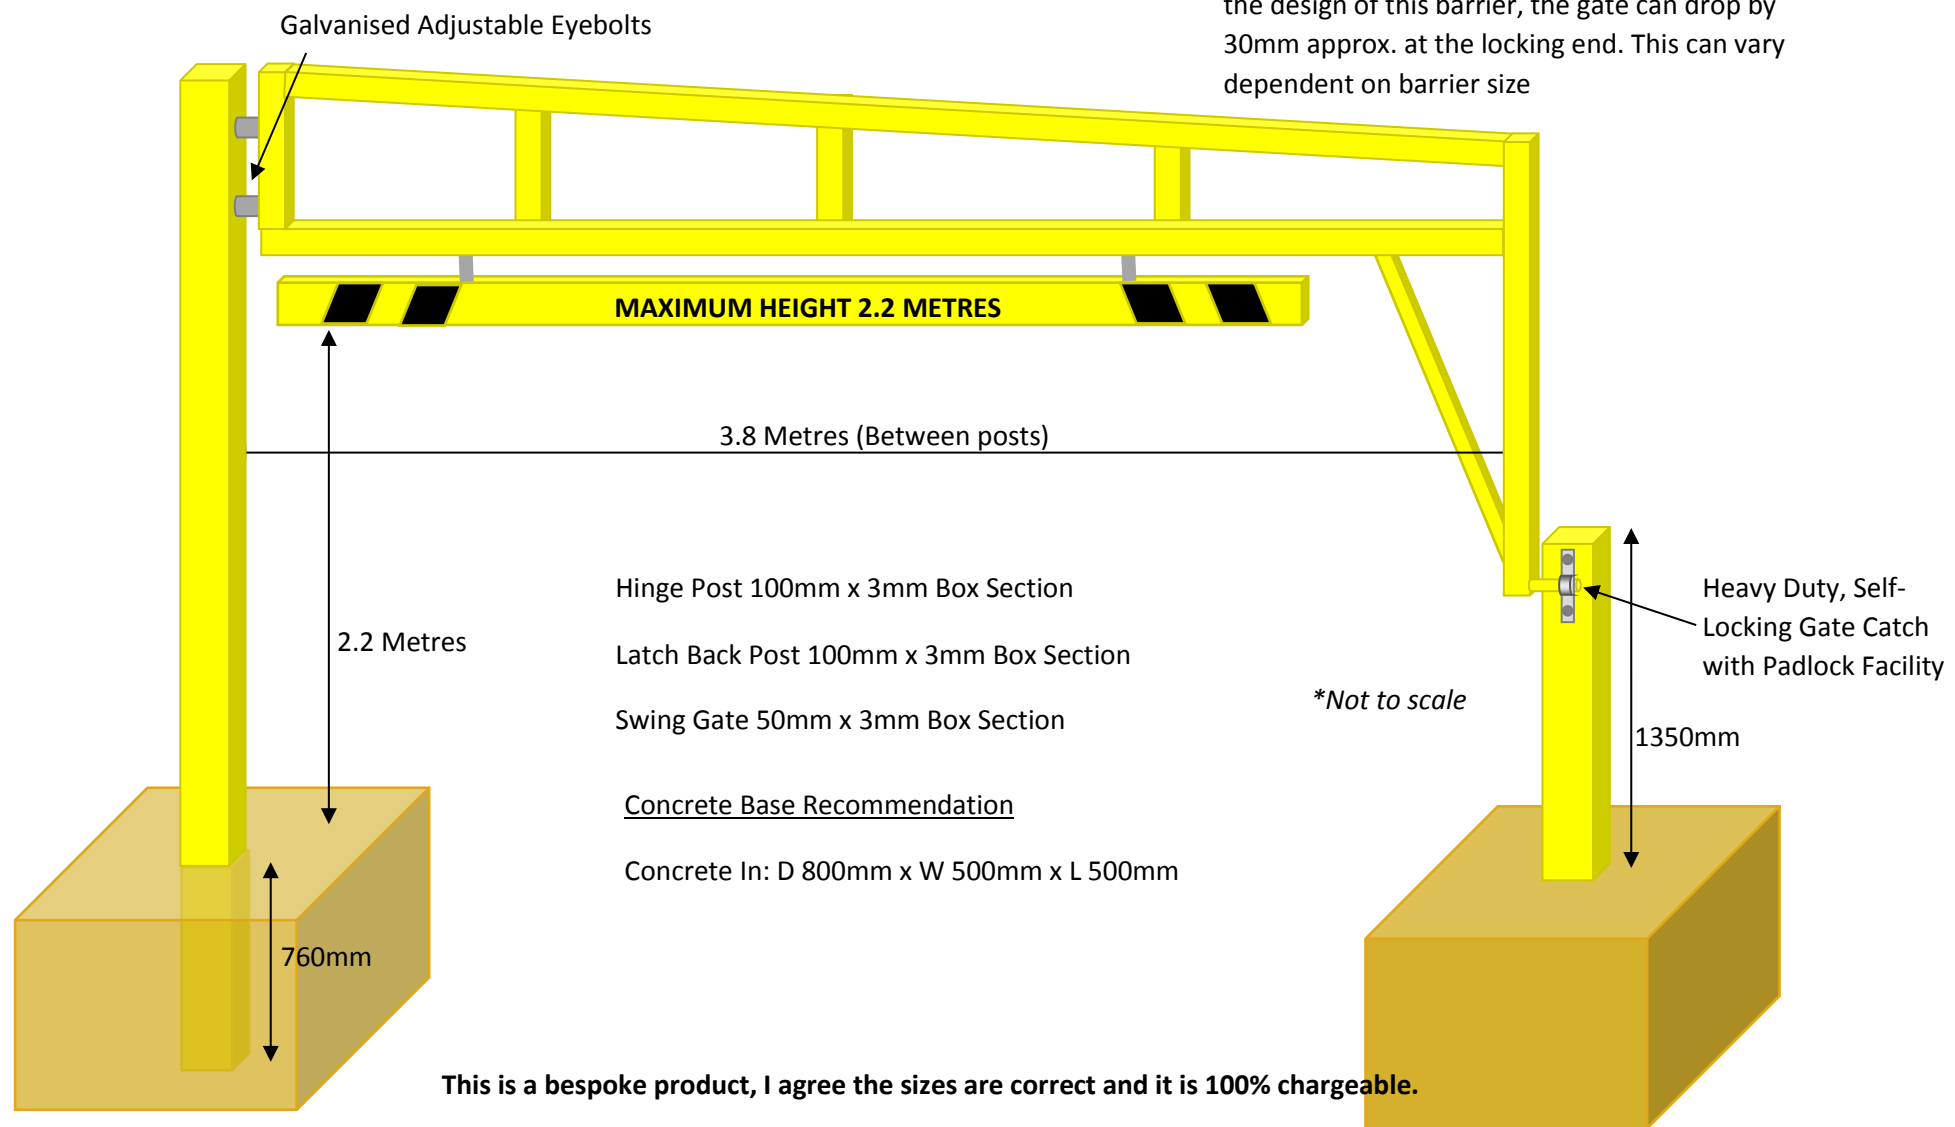

# SB.23H (SINGLE LEAF) EXTENDED LATCH HEIGHT RESTRICTOR

**ORDER NO: 370556**

**NOTE:** Please take into consideration due to the design of this barrier, the gate can drop by 30mm approx. at the locking end. This can vary dependent on barrier size

This is a bespoke product, I agree the sizes are correct and it is 100% chargeable.

Signature ..... Date.....